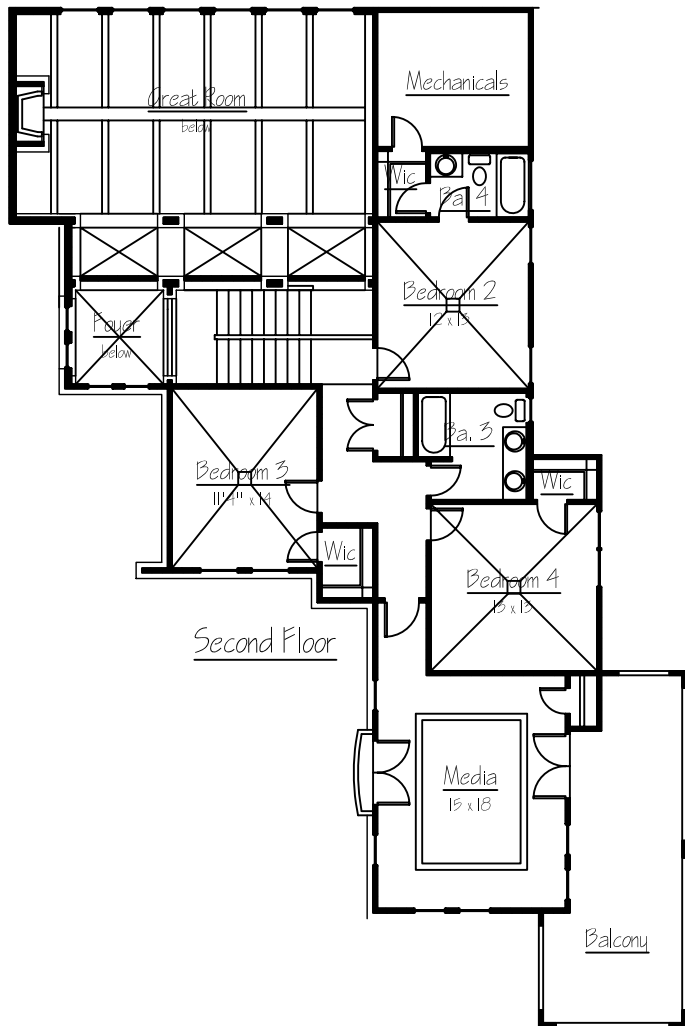

3562

79 x 94 3562 sq. ft. Heated

©2005 Barron Custom Design

BARRON CUSTOM
DESIGN

Felicia Foster, Principal
512.626.7078

barroncustomdesign.com
bcdfelicia@earthlink.net

BARRON CUSTOM DESIGN

Felicia Foster, Principal
512.626.7078
barroncustomdesign.com
bcdfelicia@earthlink.net