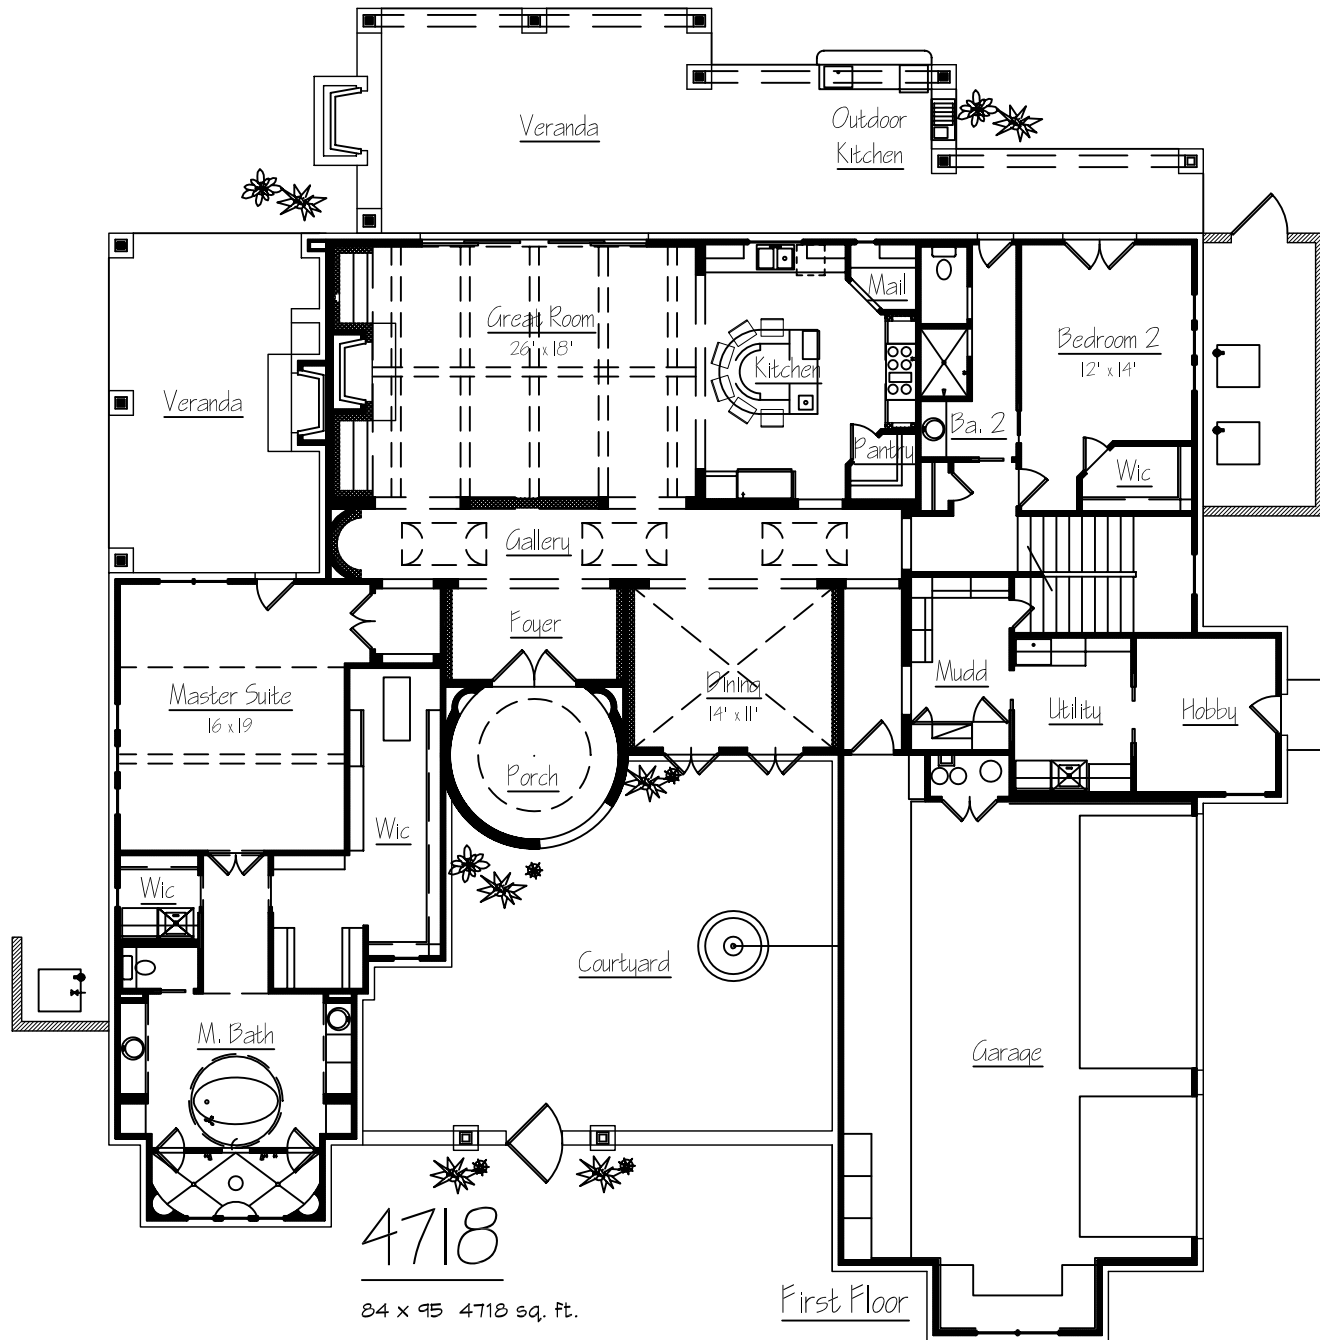

4718

84 x 95 4718 sq. ft.

©2009 Barron Custom Design

BARRON CUSTOM
DESIGN

Felicia Foster, Principal

512.626.7078

barroncustomdesign.com

bcdfelicia@earthlink.net

4718

84 x 95 4718 sq. ft.

©2009 Barron Custom Design

First Floor

Second Floor

BARRON CUSTOM DESIGN

Felicia Foster, Principal
512.626.7078

barroncustomdesign.com
bcdfelicia@earthlink.net