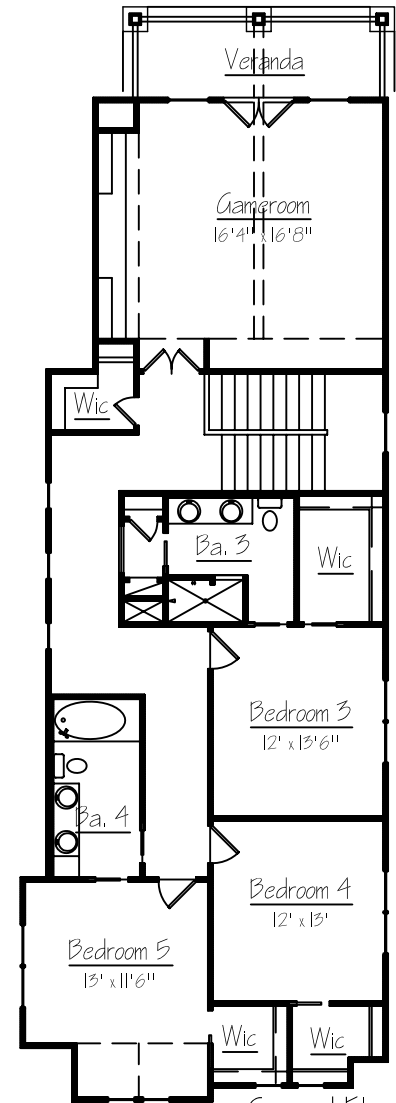

4718

84 x 95 4718 sq. ft.

©2009 Barron Custom Design

BARRON CUSTOM
DESIGN

Felicia Foster, Principal

512.626.7078

barroncustomdesign.com

bcdfelicia@earthlink.net

4718

84 x 95 4718 sq. ft.

©2009 Barron Custom Design

First Floor

Second Floor

BARRON CUSTOM DESIGN

Felicia Foster, Principal
512.626.7078

barroncustomdesign.com
bcdfelicia@earthlink.net